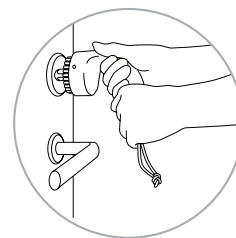

Gripping aids

The Uni universal turner has an angled handle to provide a power grip which increases the turning ability.

The Contour pen is specially designed for people with difficulties in gripping. It lays comfortably in between the thumb and index finger.

Uni universal turner

The Uni universal turner is specially designed to make small, day-to-day tasks easier, such as turning on taps, opening/locking doors or switching on the cooker, dishwasher or washing machine.

The Uni has a comfortable handle which allows the user to grip with both hands. The hexagonal pegs provide a good grip thanks to the large gripping area.

The Uni universal grip has many uses.

Description	Item no.
Uni universal turner	8050 3003

The pen rests comfortably at the base of the thumb. Thereby preventing point pressure and strain on the index finger. Its ergonomic design facilitates for users to write for longer periods.

The Contour pen has a gently rounded handle.