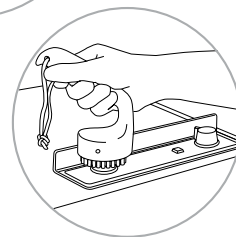

Gripping aids

The Uni universal turner has an angled handle to provide a power grip which increases the turning ability.

The Contour pen is specially designed for people with difficulties in gripping. It lays comfortably in between the thumb and index finger.

The Uni has a comfortable handle which allows the user to grip with both hands. The hexagonal pegs provide a good grip thanks to the large gripping area.

The Uni universal grip has many uses.

Description	Item no.
Uni universal turner	8050 3003

The pen rests comfortably at the base of the thumb. Thereby preventing point pressure and strain on the index finger. Its ergonomic design facilitates for users to write for longer periods.

The Contour pen has a gently rounded handle.

The Contour rests comfortably at the base of the thumb.

Description	Item no.
Contour pen	8070 1001

Material:	ABS
------------------	-----

Weight:	27 g
----------------	------

Design:	Designkonsulterna
----------------	-------------------