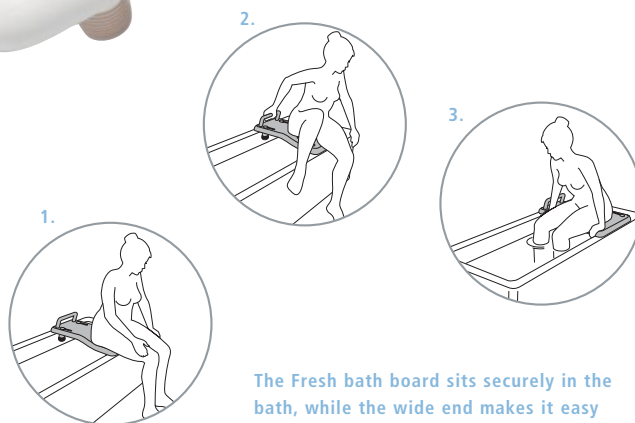

## Fresh – The original

The Fresh bath board has a unique shape, with a wide end for support when transferring over to the bath, and a narrower mid-section which allows ease of access for intimate hygiene. It has four friction linings, which makes the bath board stay securely on the bathtub. Fresh also has a place to keep soap or shampoo within comfortable reach.

The Fresh bath board is easy to assemble and adjust by the use of a plastic coin which is included. The bath board is available in two lengths: 69 cm and 74 cm.

The clean, smooth surfaces make cleaning a breeze.

Fresh can be equipped with a handle to provide extra support.

Description	Item no.
Fresh, 69 cm	8160 0011
Fresh, 74 cm	8160 0021
Fresh, 69 cm with handle	8160 0014
Fresh, 74 cm with handle	8160 0024

**Dimensions:** Length/width/thickness:  
69 or 74/36-27-30/4.0 cm  
Adjustability, edge stops:  
69 cm: max. 63.6 cm and min. 39 cm  
74 cm: max. 68.6 cm and min. 43.2 cm

**Material:** Polypropylene  
Edge stops: polypropylene with TPE surface

**Weight:** 69 cm: approx 2.1 kg  
74 cm: approx 2.3 kg

**Design:** A&E Design

The Fresh bath board sits securely in the bath, while the wide end makes it easy and safe for the user to transfer in over the bath.