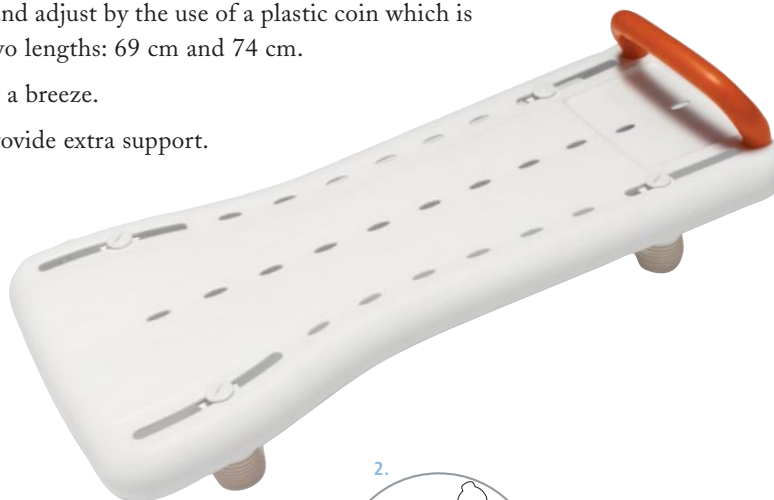

Fresh – The original

The Fresh bath board has a unique shape, with a wide end for support when transferring over to the bath, and a narrower mid-section which allows ease of access for intimate hygiene. It has four friction linings, which makes the bath board stay securely on the bathtub. Fresh also has a place to keep soap or shampoo within comfortable reach.

The Fresh bath board is easy to assemble and adjust by the use of a plastic coin which is included. The bath board is available in two lengths: 69 cm and 74 cm.

The clean, smooth surfaces make cleaning a breeze.

Fresh can be equipped with a handle to provide extra support.

Description	Item no.
Fresh, 69 cm	8160 0011
Fresh, 74 cm	8160 0021
Fresh, 69 cm with handle	8160 0014
Fresh, 74 cm with handle	8160 0024

Dimensions: Length/width/thickness:
69 or 74/36-27-30/4.0 cm
Adjustability, edge stops:
69 cm: max. 63.6 cm and min. 39 cm
74 cm: max. 68.6 cm and min. 43.2 cm

Material: Polypropylene
Edge stops: polypropylene with TPE surface

Weight: 69 cm: approx 2.1 kg
74 cm: approx 2.3 kg

Design: A&E Design